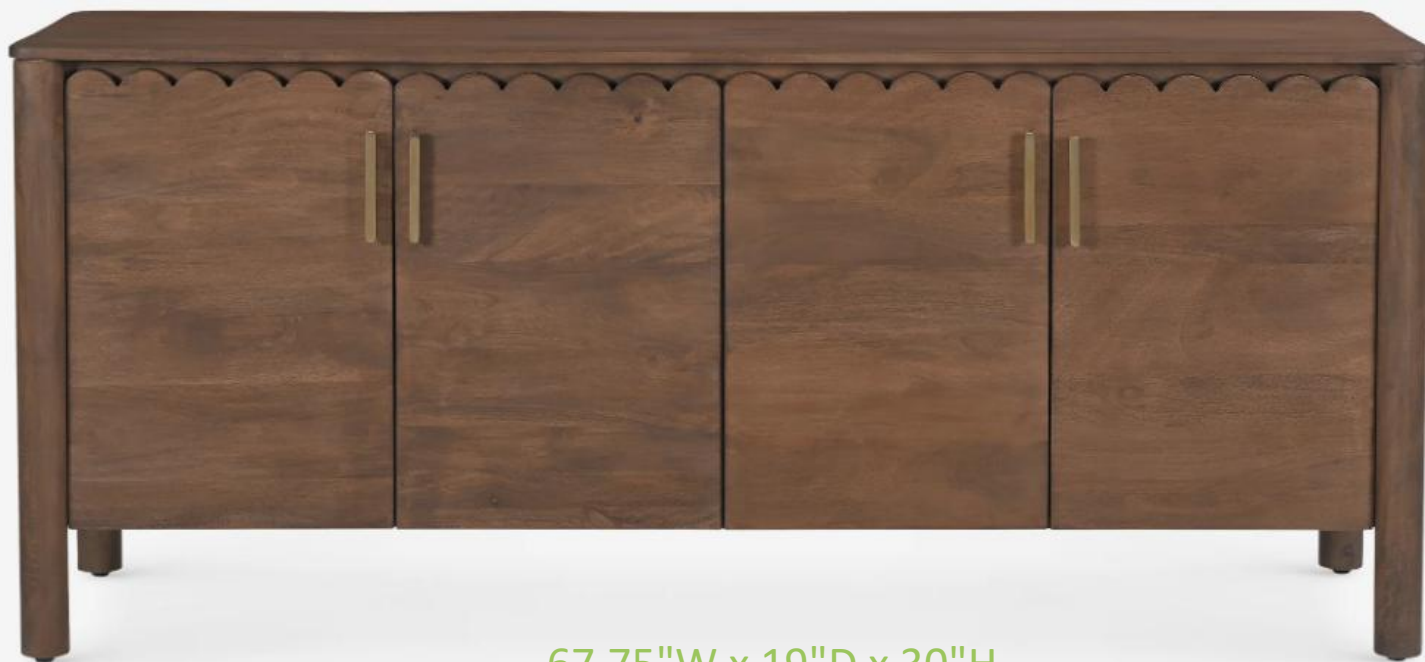

57.5"W x 16"D x 30"H

NEW ARRIVALS

52"W x 25.5"D x 16"H

The coffee table grounds modern appeal in natural grain warmth and charm. The clean-lined frame is adorned with scalloped detailing, setting off the profile with a unique touch. This wood coffee table features an open lower shelf, perfect for storage and decor.

NEW ARRIVALS

60"W x 19"D x 30"H

The sideboard grounds modern appeal in natural grain warmth and charm. The clean-lined frame is adorned with scalloped detailing and brass-finished hardware, setting off its profile with a unique touch. In this design, three spacious drawers are flanked by cabinet doors, offering versatile storage as a dining room buffet or in a bedroom or lounge.

NEW ARRIVALS

67.75"W x 19"D x 30"H

The sideboard grounds modern appeal in natural grain warmth and charm. The clean-lined frame is adorned with scalloped detailing and brass-finished hardware, setting off its profile with a unique touch. With spacious cabinet storage, this sideboard is set for everything from dishes and linens to household essentials.

NEW ARRIVALS

72.75"W x 19"D x 30"H

The dresser grounds modern appeal in natural grain warmth and charm. The clean-lined frame is adorned with scalloped detailing and brass-finished hardware, setting off its profile with a unique touch. Six drawers bring spacious storage to this long, low dresser.