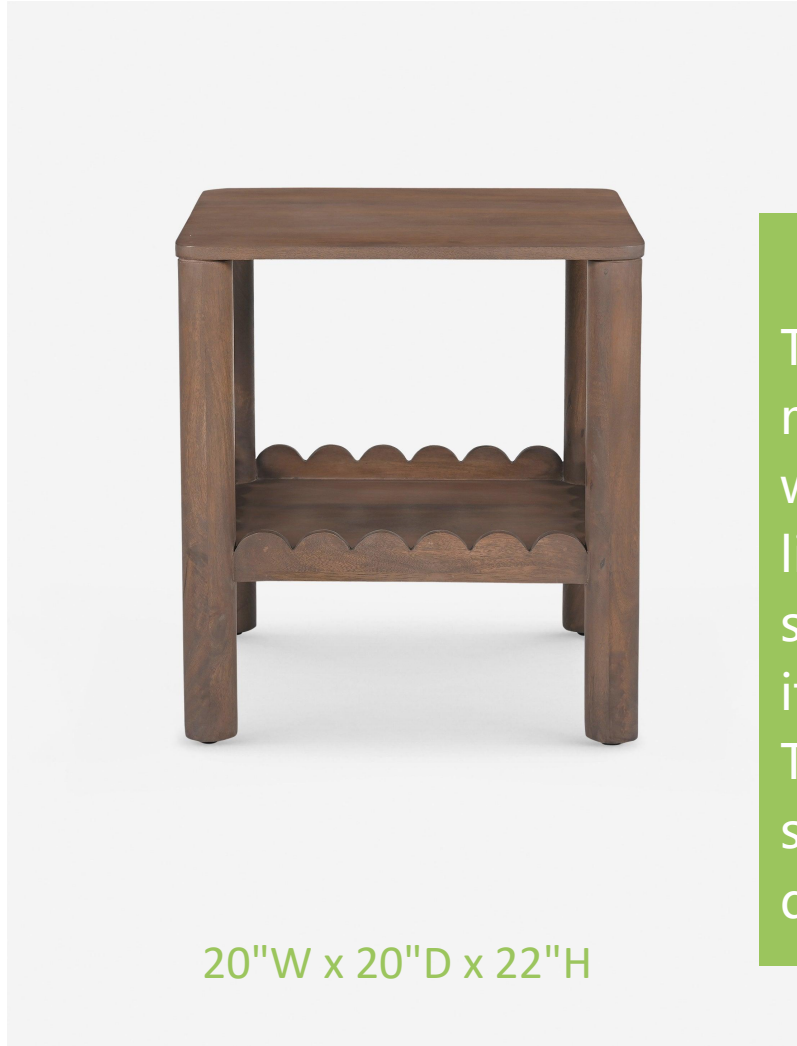

2024

NEW ARRIVALS FURNITURE

E-mail: anne@fzahome.com

23.25"W x 16"D x 22"H

The nightstand grounds modern appeal in natural grain warmth and charm. The clean-lined frame is adorned with scalloped detailing and brass-finished hardware, setting off its profile with a unique touch. This small nightstand features two drawers, offering plentiful storage you can style bedside any sized bed.

NEW ARRIVALS

20"W x 20"D x 22"H

The side table grounds modern appeal in natural grain warmth and charm. The clean-lined frame is adorned with scalloped detailing, setting off its profile with a unique touch. This end table's open lower shelf is perfect for books or decor.

The console table grounds modern appeal in natural grain warmth and charm. The clean-lined frame is adorned with scalloped detailing, setting off the profile with a unique touch. We love the airy design of this console—featuring two drawers for added storage.

57.5"W x 16"D x 30"H

NEW ARRIVALS

52"W x 25.5"D x 16"H

The coffee table grounds modern appeal in natural grain warmth and charm. The clean-lined frame is adorned with scalloped detailing, setting off the profile with a unique touch. This wood coffee table features an open lower shelf, perfect for storage and decor.