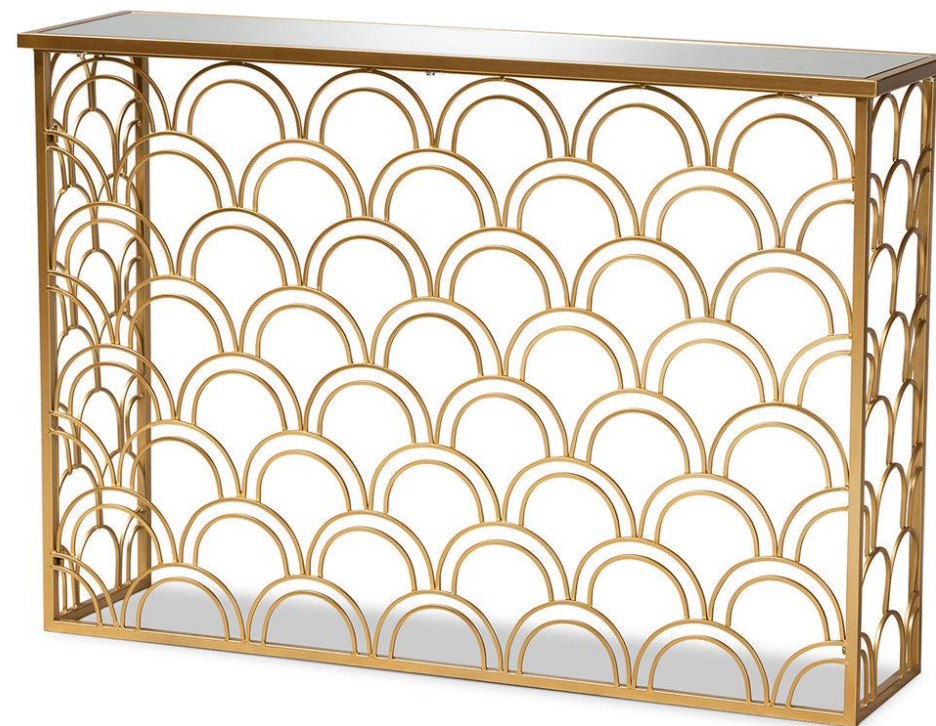

Design patterns with a modern twist