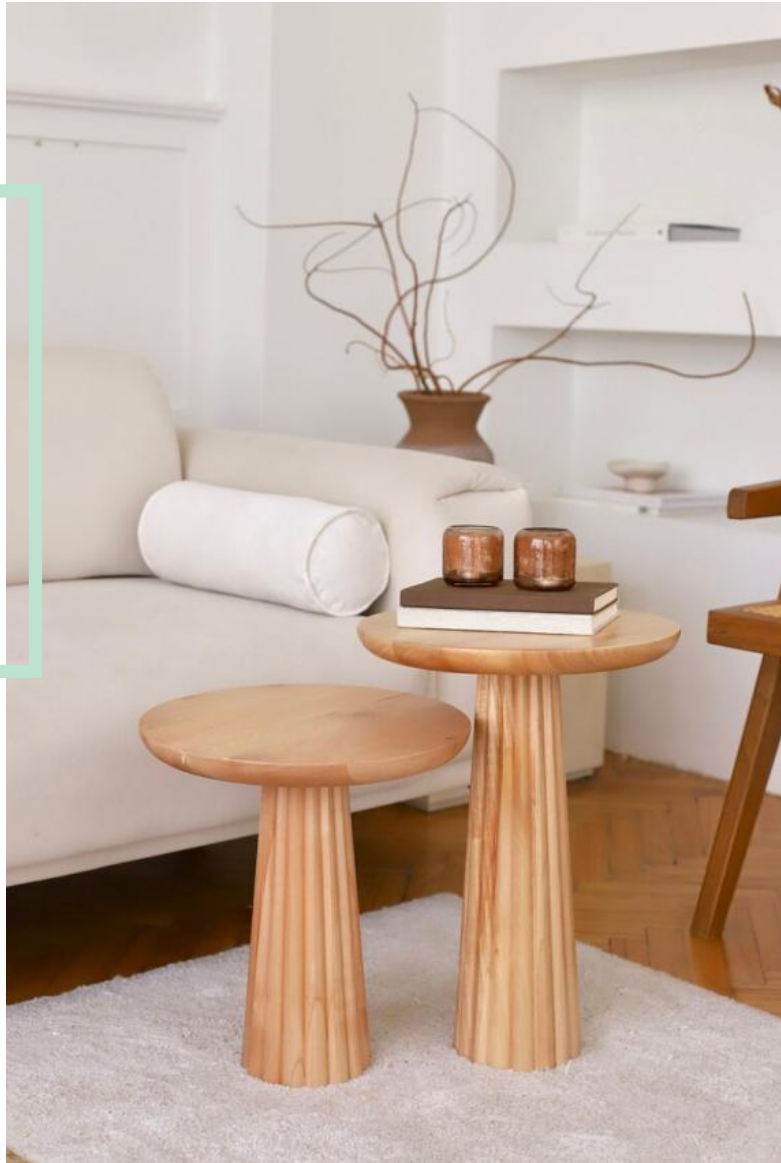

Oval shaped coffee table with wavy edges

Our chunky Big Loaf.. with WAVY edges! She's a hand crafted wooden coffee table with an oval shaped top, wavy edges and our signature grooved legs.

SIZE:110x57x40cm

Flower Shaped Coffee Table

Our Flower is a hand crafted wooden coffee table with our original flower shaped top and our signature grooved base.

SIZE:85x85x40cm

Natural Mushroom Side Table

SIZE: S:35X35x40cm
L:35X35X50cm

- Colors: Black, Natural, Walnut, White.
- Made of wood.
- Easy Assembly
- Customers are responsible for installation.

coffee tabl

Unique hexagonal design Iconic fluted base
Adds color to a rustic home

Wooden coffee table with organic shape and pretty curves

Flower shaped Side Table

Flower shaped side table is available in several finishes: natural wood for a sleek and minimalist style, stained to bring warmth to the wood, or lacquered to contrast your interior with a few colors. Removable, the feet will simply be screwed into the holes located under the top to fix them.