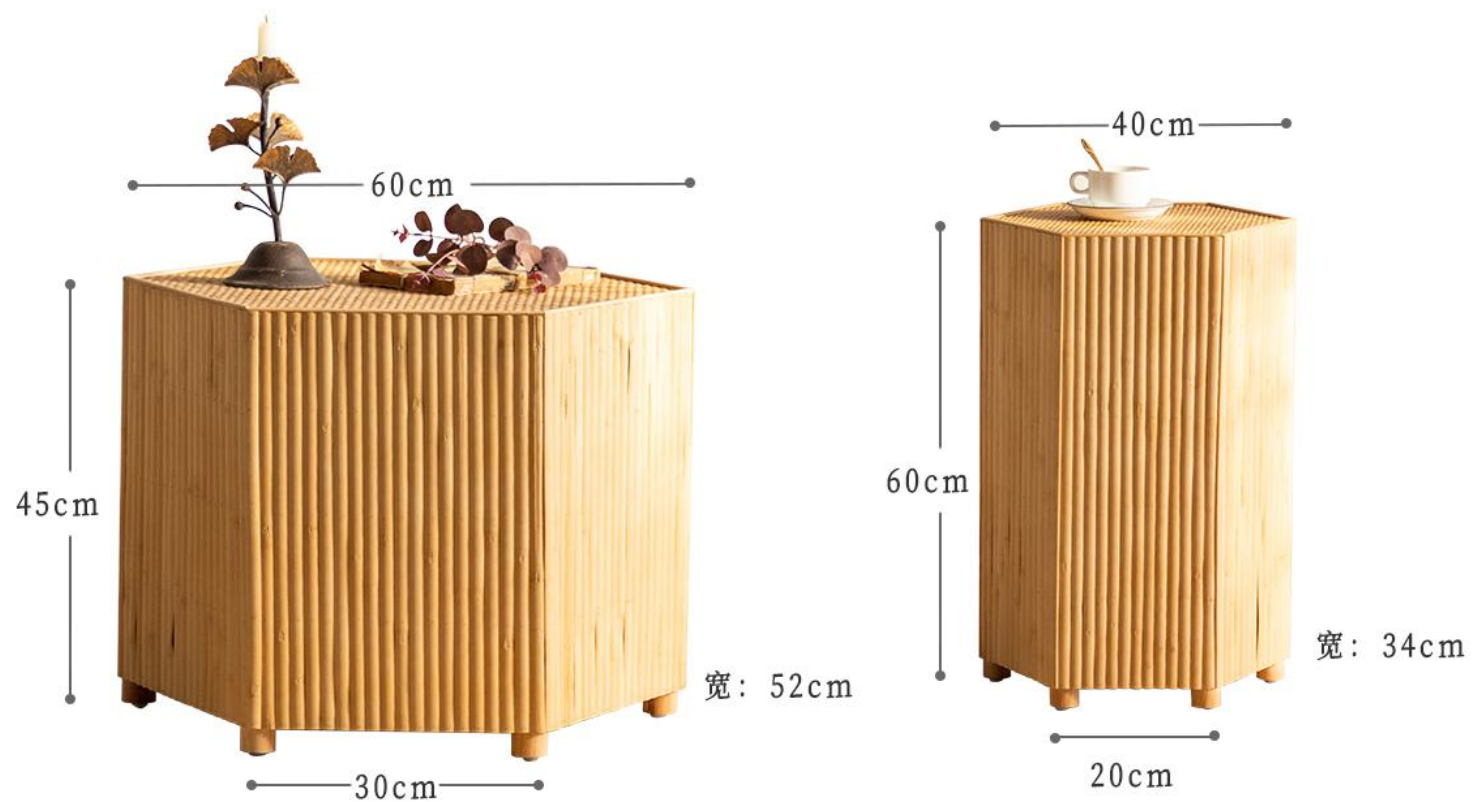

coffee tabl

Unique hexagonal design Iconic fluted base
Adds color to a rustic home