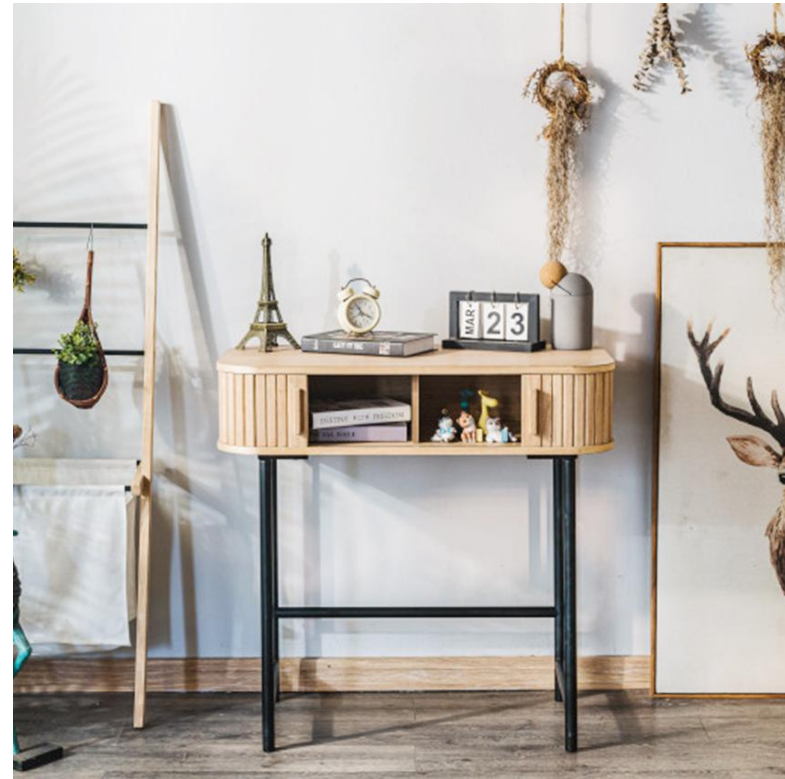

## Long Wooden Large Capacity Storage Cabinet

Wooden storage cabinet with drawers

## Wooden large capacity designer storage cabinet

Minimalist style  
Sturdy and stable

ø40cm

48cm

Customizable  
all-wood  
round table

SIZE : 60X60X37.5CM