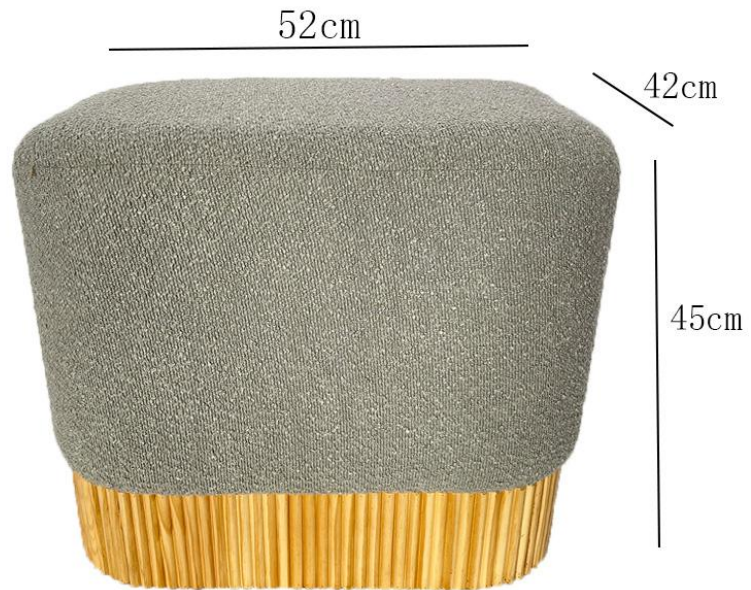

- Strong load-bearing capacity
- Even and beautiful with soft cushion
- Comfortable and cozy