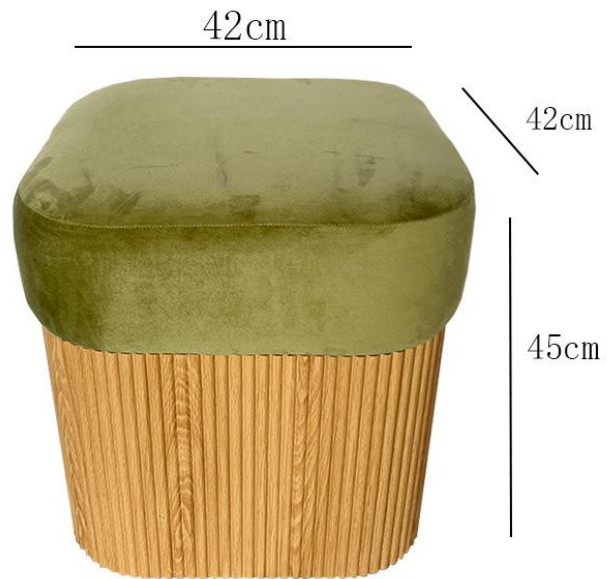

- Strong load-bearing capacity
- Even and beautiful with soft cushion
- Comfortable and cozy

- Strong load-bearing capacity
- Even and beautiful with soft cushion
- Comfortable and cozy

- Strong load-bearing capacity
- Even and beautiful with soft cushion
- Comfortable and cozy

- Strong load-bearing capacity
- Even and beautiful with soft cushion
- Comfortable and cozy

Plush cushioned detachable chair

Plush cushion colors available

- Fashion Round Stool
- High elasticity foam
- Skin-friendly and wear-resistant
- Stable frame

Rush cushioned detachable chair

Plush cushion colors available

- Fashion Round Stool
- High elasticity foam
- Skin-friendly and wear-resistant
- Stable frame

SIZE:30.2X30.2X31 CM

Removable Square Plush Cushion