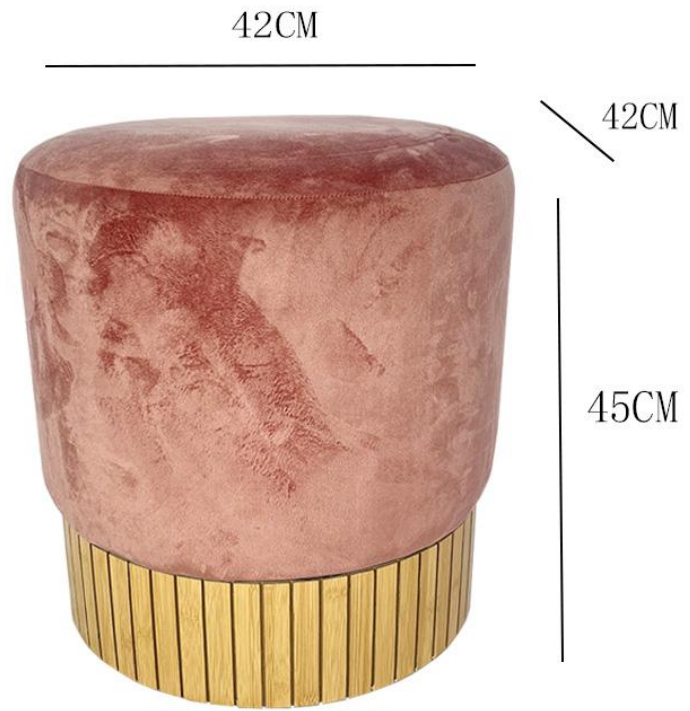

2024 MODERN FURNITURE

E-mail: anne@fzahome.com

- Strong load-bearing capacity
- Even and beautiful with soft cushion
- Comfortable and cozy

- Strong load-bearing capacity
- Even and beautiful with soft cushion
- Comfortable and cozy

- Strong load-bearing capacity
- Even and beautiful with soft cushion
- Comfortable and cozy

- Strong load-bearing capacity
- Even and beautiful with soft cushion
- Comfortable and cozy

- Strong load-bearing capacity
- Even and beautiful with soft cushion
- Comfortable and cozy

- Strong load-bearing capacity
- Even and beautiful with soft cushion
- Comfortable and cozy

Plush cushioned detachable chair

Plush cushion colors available

- Fashion Round Stool
- High elasticity foam
- Skin-friendly and wear-resistant
- Stable frame

Rush cushioned detachable chair

Plush cushion colors available

- Fashion Round Stool
- High elasticity foam
- Skin-friendly and wear-resistant
- Stable frame

SIZE:30.2X30.2X31 CM

Removable Square Plush Cushion